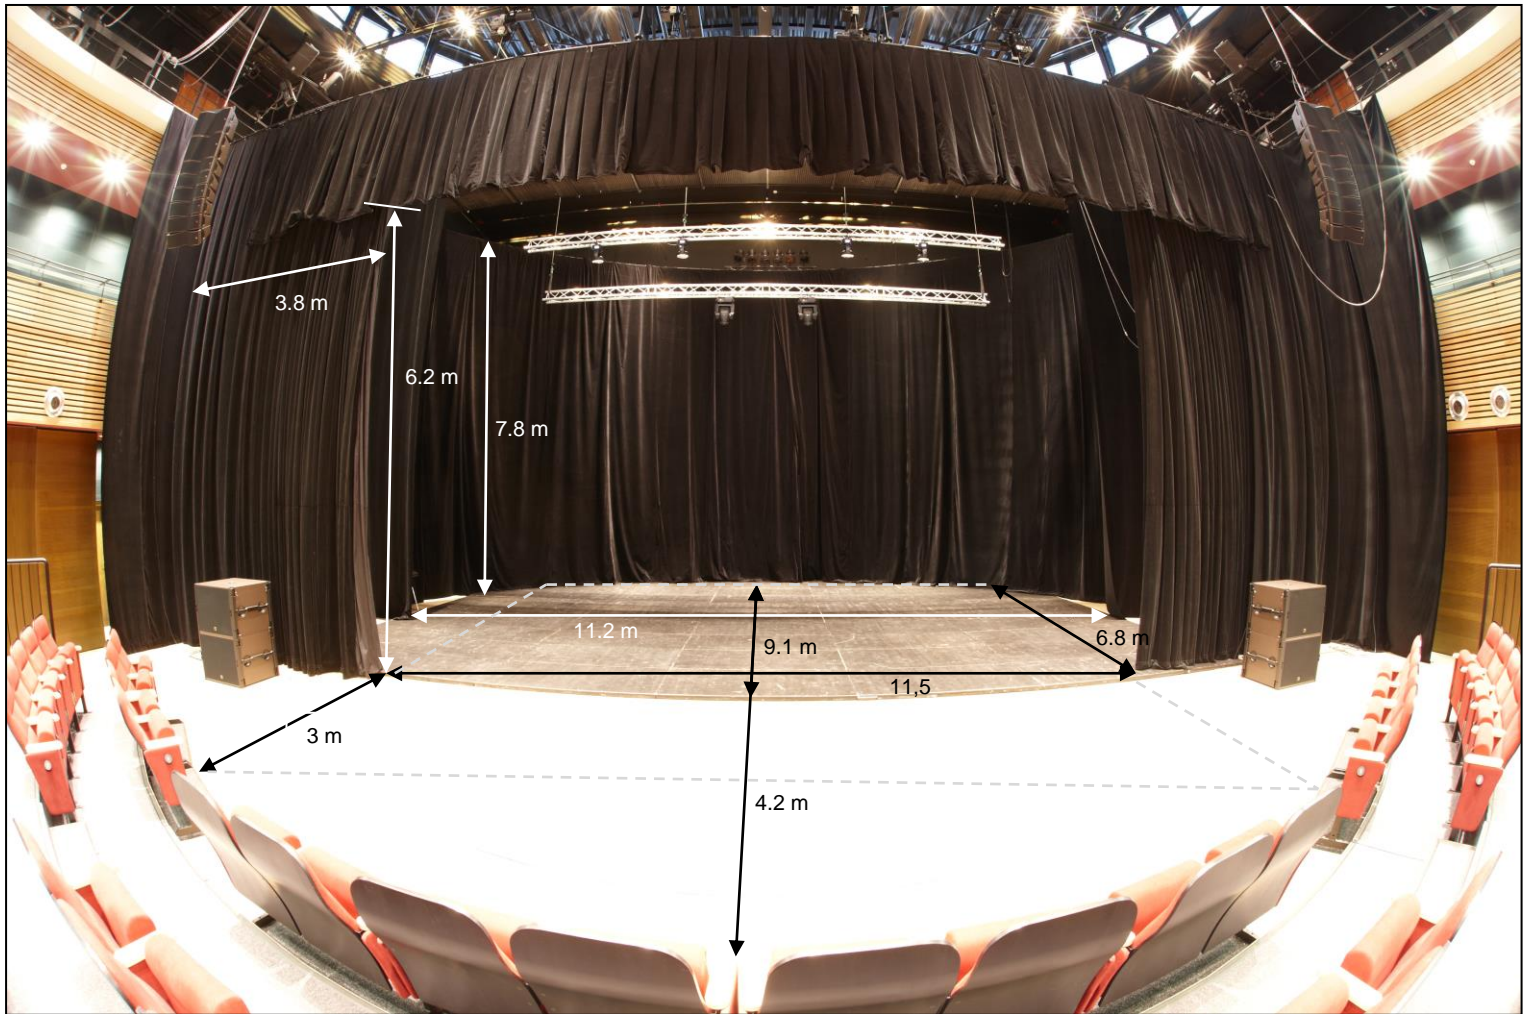

## LOAD OUT

Load out directly to the elevator from the back of the building and then directly to the stage.

Elevator dimensions : W 4,0 x L 2,4 x H 2,6 m  
capacity : 2 600 kg

## STAGE

dimensions: see the picture below (from the audience seating)

## STAGE

Stage has half-elliptical shape

- Masking legs - 3 pcs per side
- Main curtain - hanging, vertical, electrical wireless control
- Blackbox - black velvet, divided

## FLOOR

- light wood floor (venue basic)
- black/grey dance floor (optional)
- black Tüchler handy shadowline openair PRO platforms (for theatre performances) maximum dimensions 12 x 10m (60 pcs)

VENUE DARKNESS - possible, electrical controlled sun blinds