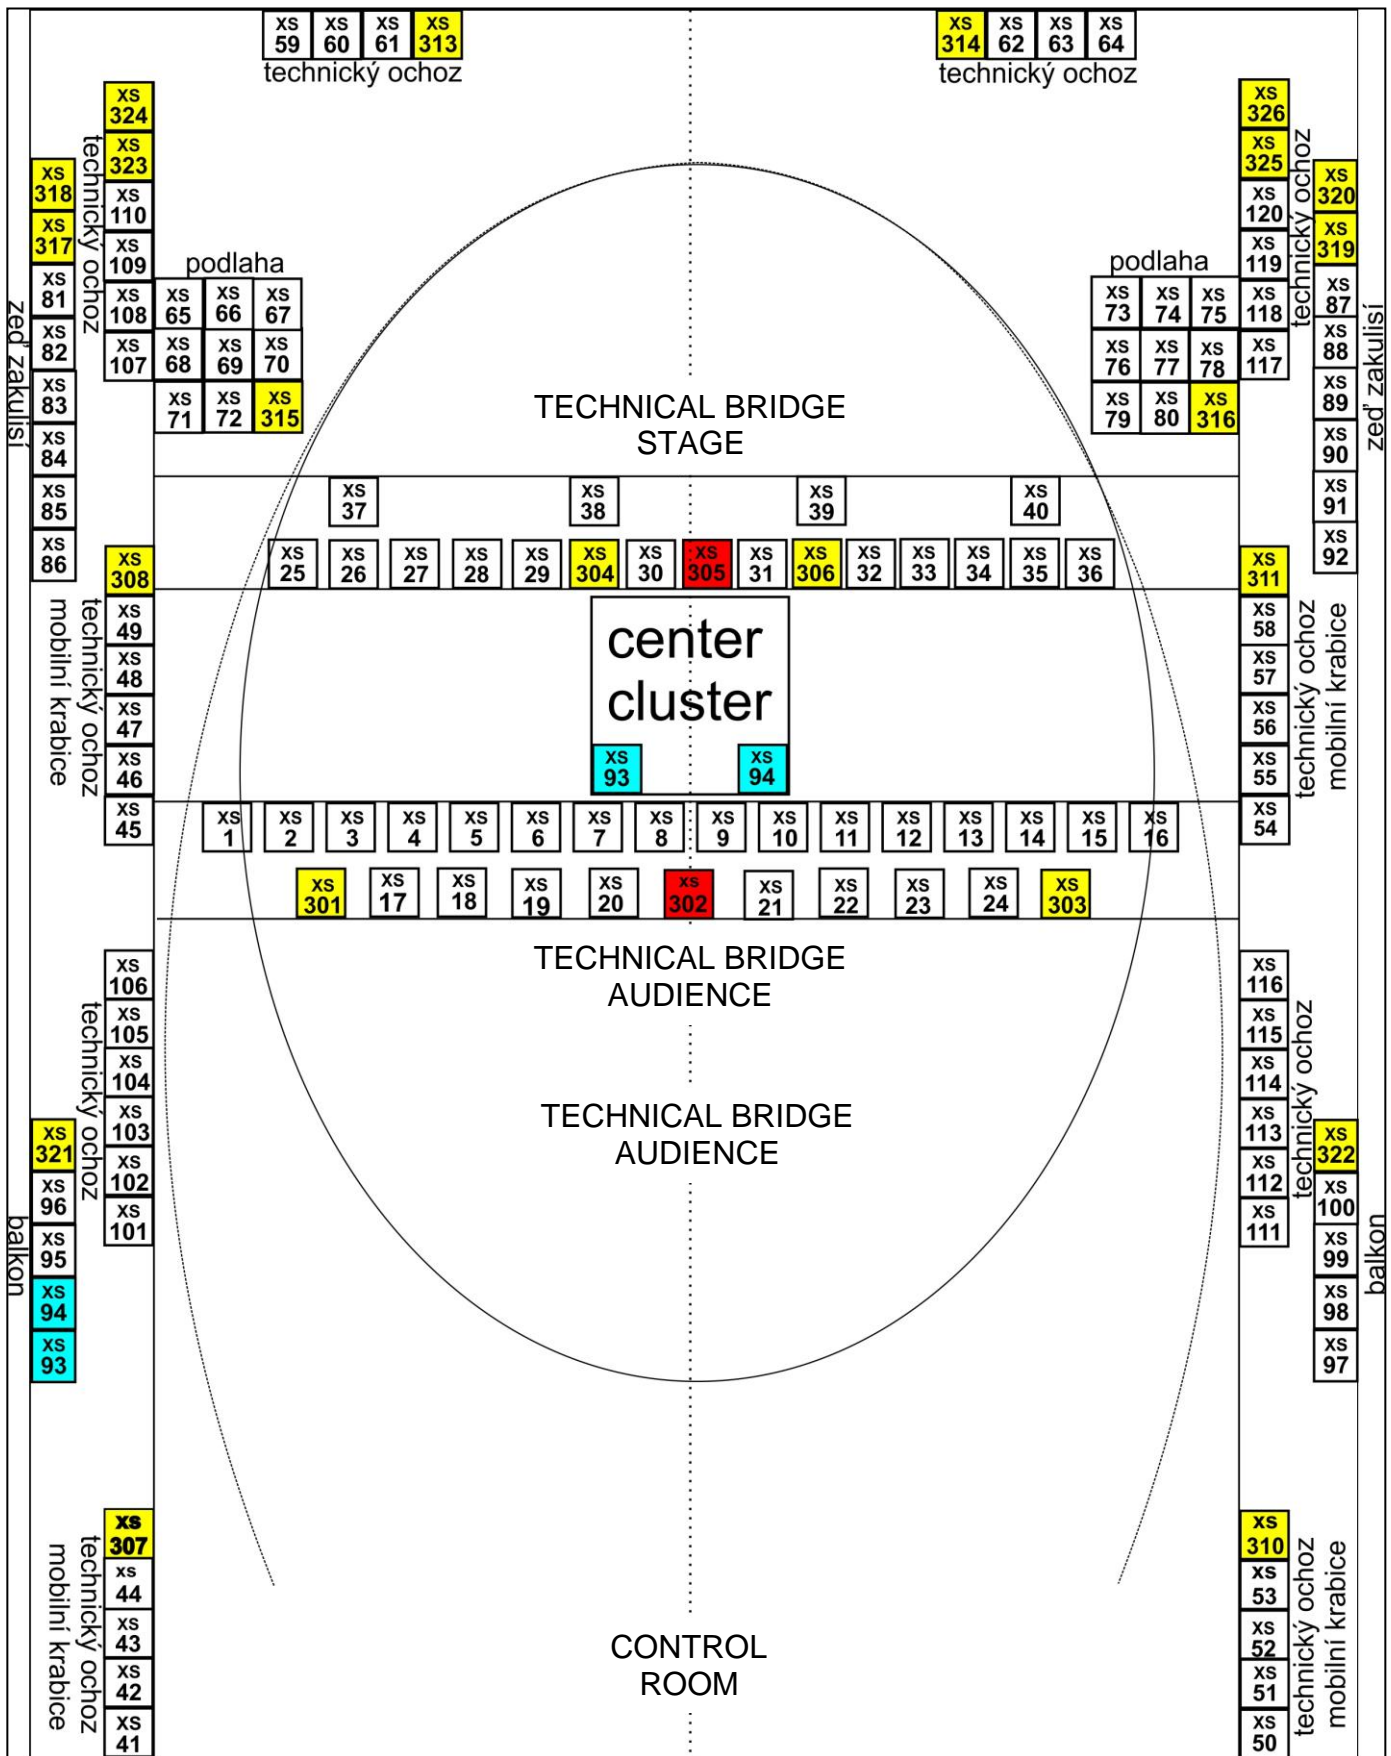

DIMMERABLE SOCKET 2 kW
	DIMMERABLE SOCKET 2 kW PARALLEL
	SWITCHABLE SOCKET 2.3 Kw
	SWITCHABLE SOCKET FOR WORKING LIGHT