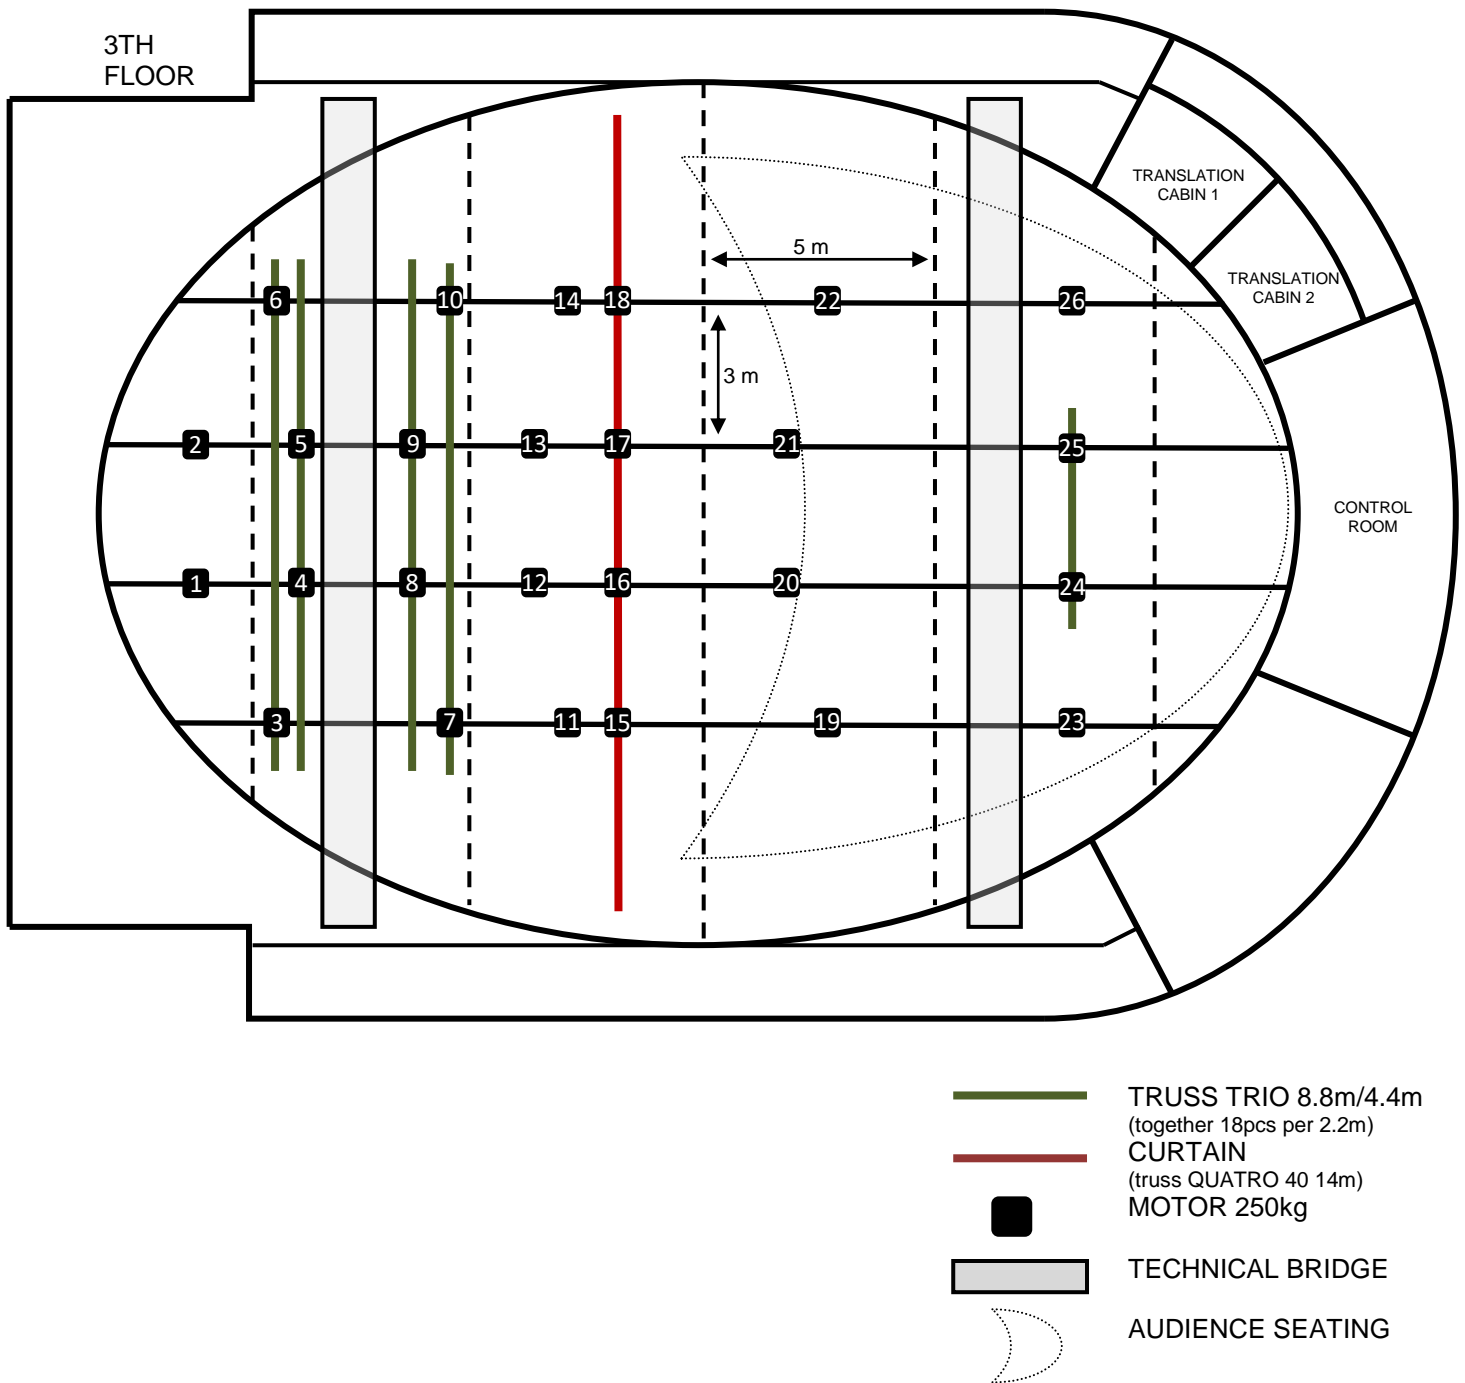

STAGE MOTORS

Available is 26 motors (250kg) on roof grid, 4 mobiles (500kg) and 4 fixed for PA (500kg). All BGV D8+.

- 1-26 electrical wireless controlled, with manual movement (FWD, BWD)
- 4 mobile and 4 fixed on cable remotes
- each motor is possible to move over the steel girder for 5 meters
- girders distance is 3 meters
- load capacity of each motor is 250kg